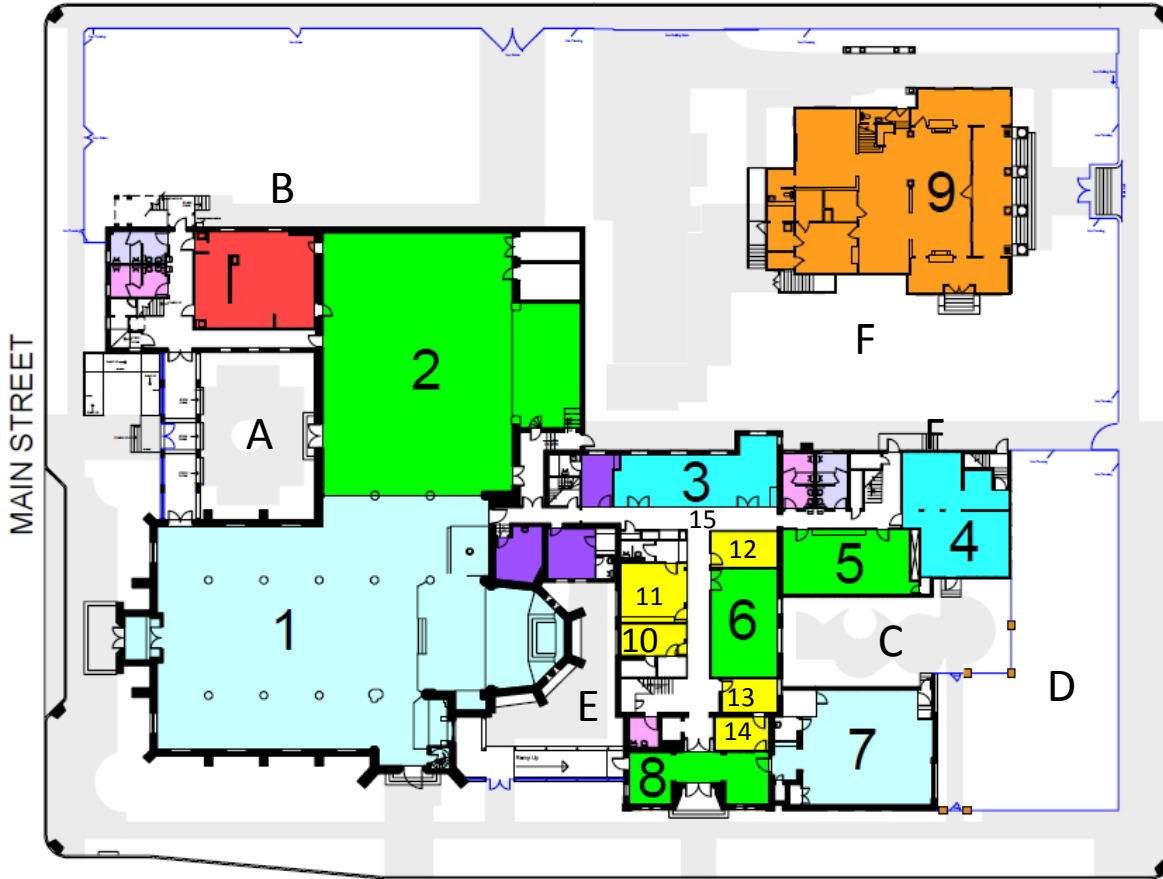

FRANCIS AVENUE

Room Activity Legend

- Bering House
- Classrooms
- Kitchen
- Meeting Rooms
- Offices
- Worship Preparation Spaces
- Worship Spaces
- Women Restroom
- Mens Restroom

MAJOR ROOMS LEGEND

- 1 Historic Church
- 2 Fellowship Hall
- 3 Atrium 1
- 4 Nursery
- 5 Masterson Room
- 6 Smith Conference
- 7 Morrow Chapel
- 8 Fondren Lobby
- 9 Bering House

Other Rooms Legend

- 10. Office Volunteer
- 11. Rector
- 12. Finance
- 13. Mail Room
- 14. Front Office
- 15. Hallway

FIRST FLOOR PLAN
 TRINITY EPISCOPAL CHURCH
 1015 Holman
 Houston, TX 77004

HOLMAN AVENUE

Major Rooms Legend

1. Youth Room
2. Room 218
3. Room 216
4. Atrium 2
5. Associate Rector's Office
6. Room 210
7. Organist / Choirmaster

Other Rooms Legend

8. Room 209
9. Volunteer /Endowment Board/
Columbarium Office
10. Facilities Manager
11. Room 212
12. Room 213
13. Room 214
14. Room 215
15. Room 217
16. Archives Room
17. Office Space
18. Art and Marketing Storage