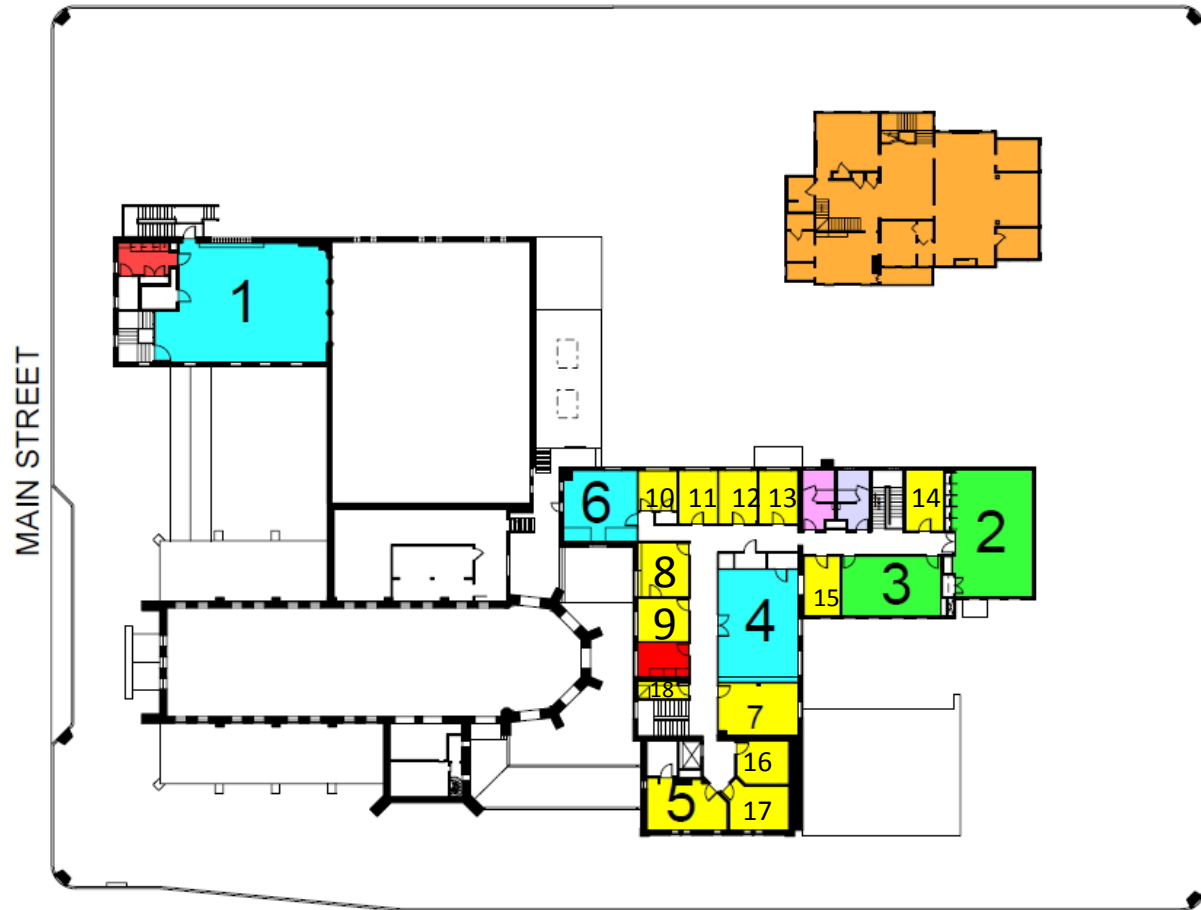

FRANCIS AVENUE

Room Activity Legend

- Bering House
- Classrooms
- Kitchen
- Meeting Rooms
- Offices
- Worship Preparation Spaces
- Worship Spaces
- Women Restroom
- Mens Restroom

MAJOR ROOMS LEGEND

- 1 Historic Church
- 2 Fellowship Hall
- 3 Atrium 1
- 4 Nursery
- 5 Masterson Room
- 6 Smith Conference
- 7 Morrow Chapel
- 8 Fondren Lobby
- 9 Bering House

Other Rooms Legend

- 10. Office Volunteer
- 11. Rector
- 12. Finance
- 13. Mail Room
- 14. Front Office
- 15. Hallway

FIRST FLOOR PLAN
 TRINITY EPISCOPAL CHURCH
 1015 Holman
 Houston, TX 77004

HOLMAN AVENUE

Organist/Choir
Master

FRANCIS AVENUE

Room Activity Legend

-  Bering House
-  Classrooms
-  Kitchen
-  Meeting Rooms
-  Offices
-  Worship Preparation Spaces
-  Worship Spaces
-  Women Restroom
-  Mens Restroom

Major Rooms Legend

1. Youth Room
2. Room 218
3. Room 216
4. Atrium 2
5. Associate Rector's Office
6. Room 210
7. Organist / Choirmaster

Other Rooms Legend

8. Room 209
9. Volunteer /Endowment Board/
Columbarium Office
10. Facilities Manager
11. Room 212
12. Room 213
13. Room 214
14. Room 215
15. Room 217
16. Archives Room
17. Office Space
18. Art and Marketing Storage