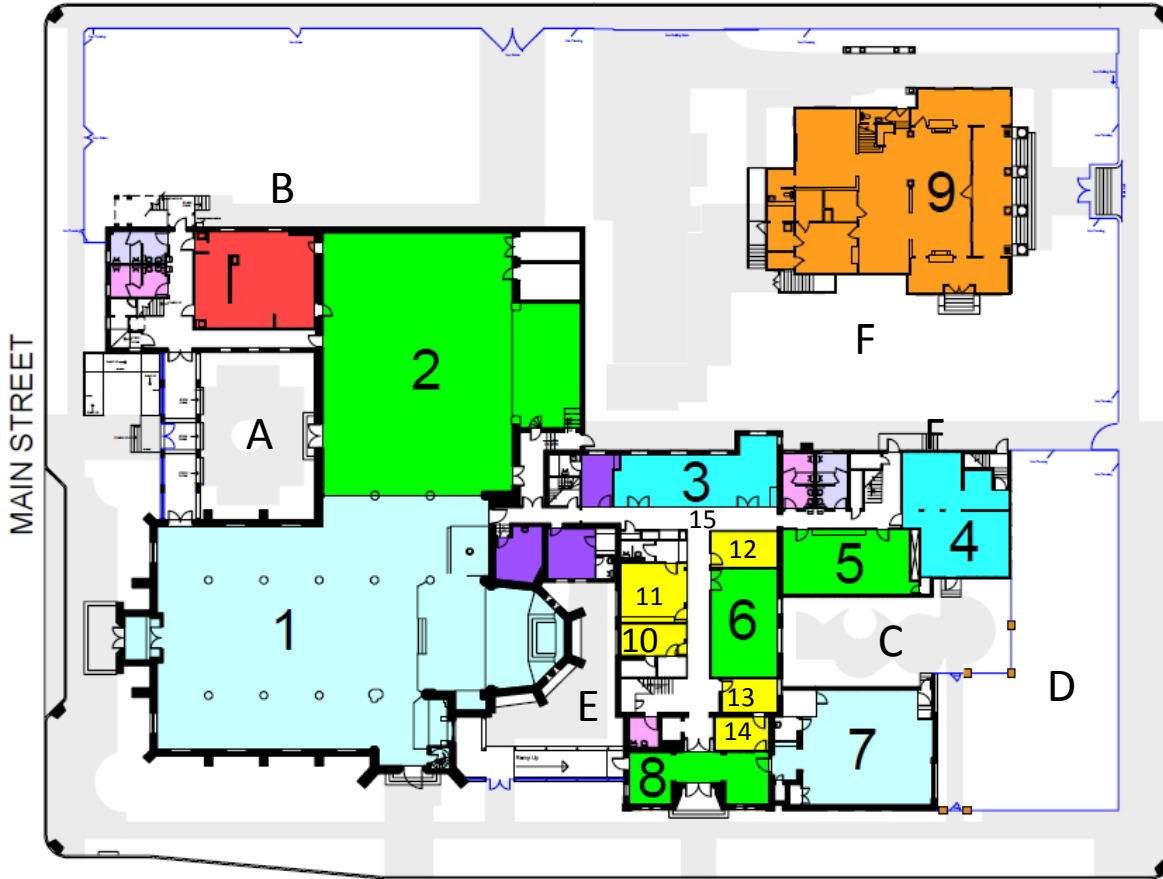

FRANCIS AVENUE

Room Activity Legend

- Bering House
- Classrooms
- Kitchen
- Meeting Rooms
- Offices
- Worship Preparation Spaces
- Worship Spaces
- Women Restroom
- Mens Restroom

MAJOR ROOMS LEGEND

- 1 Historic Church
- 2 Fellowship Hall
- 3 Atrium 1
- 4 Nursery
- 5 Masterson Room
- 6 Smith Conference
- 7 Morrow Chapel
- 8 Fondren Lobby
- 9 Bering House

Other Rooms Legend

- 10. Office Volunteer
- 11. Rector
- 12. Finance
- 13. Mail Room
- 14. Front Office
- 15. Hallway

FIRST FLOOR PLAN
 TRINITY EPISCOPAL CHURCH
 1015 Holman
 Houston, TX 77004

HOLMAN AVENUE