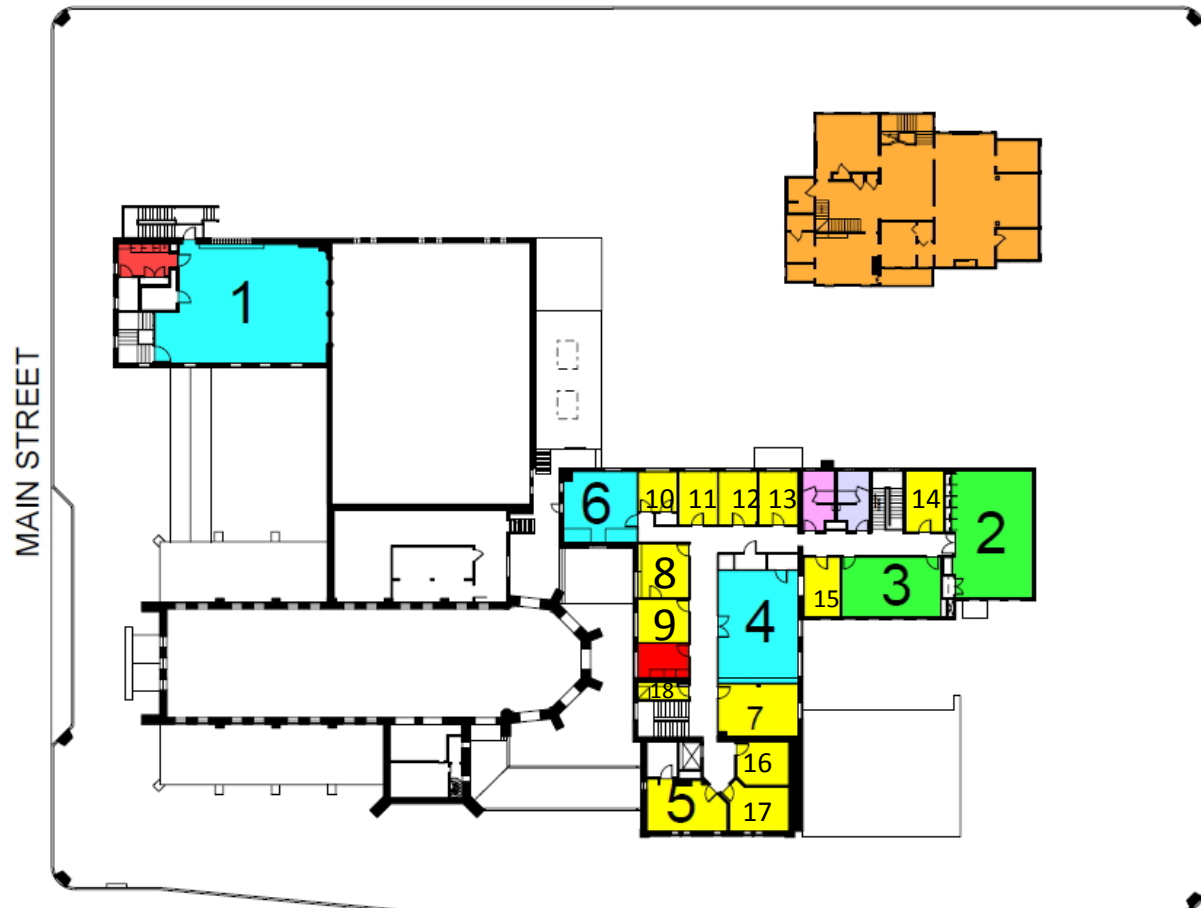

Organist/Choir
Master

FRANCIS AVENUE

MAIN STREET

FANNIN STREET

Room Activity Legend

Orange	Bering House
Green	Classrooms
Red	Kitchen
Cyan	Meeting Rooms
Yellow	Offices
Purple	Worship Preparation Spaces
Light Green	Worship Spaces
Pink	Women Restroom
Light Blue	Mens Restroom

Major Rooms Legend

1. Youth Room
2. Room 218
3. Room 216
4. Atrium 2
5. Associate Rector's Office
6. Room 210
7. Organist / Choirmaster

Other Rooms Legend

8. Room 209
9. Volunteer /Endowment Board/
  Columbarium Office
10. Facilities Manager
11. Room 212
12. Room 213
13. Room 214
14. Room 215
15. Room 217
16. Archives Room
17. Office Space
18. Art and Marketing Storage

SECOND FLOOR PLAN HOLMAN AVENUE

TRINITY EPISCOPAL CHURCH
1015 Holman
Houston, TX 77004